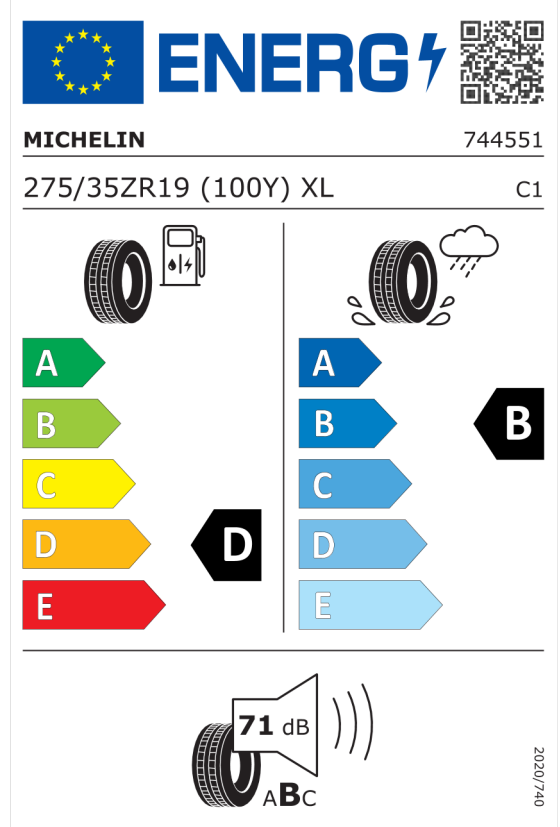

Michelin 462053

<https://eprel.ec.europa.eu/qr/462053>