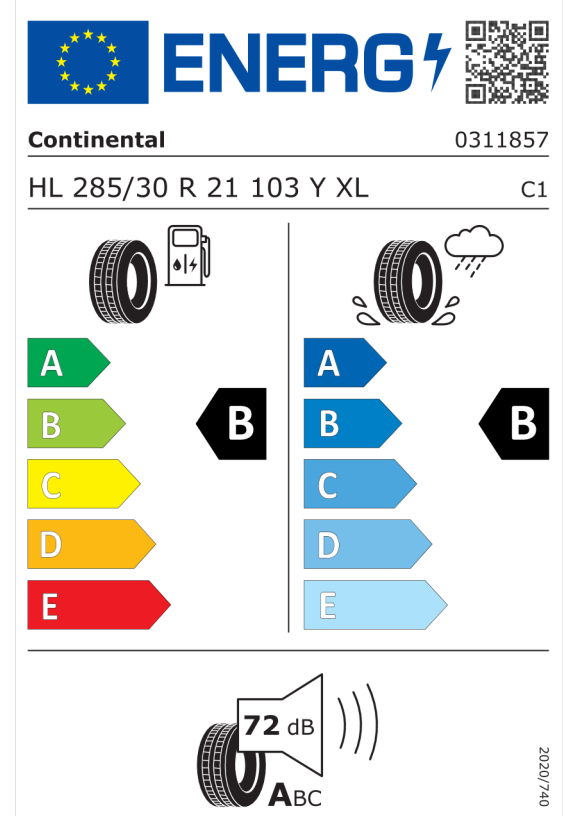

Nabídka
Číslo nabídky 26023
Datum 26.02.2024
Platnost do 11.03.2024

EU energetický štítek pneumatik

Continental 1162890

The label features the EU flag and the word "ENERGY" with a lightning bolt. A QR code is located to the right. Below the header, the brand "Continental" and the number "0313563" are listed. The tire specification "HL 255/35 R 21 101 Y XL" and the class "C1" are shown. The label is divided into two columns: the left column shows a fuel pump icon and a tire, with a scale from A (green) to E (red) and a black arrow pointing to B; the right column shows a tire with a rain cloud and water spray, with a scale from A (blue) to E (light blue) and a black arrow pointing to B. At the bottom, a speaker icon indicates a noise level of 72 dB with a scale from A to C. The URL <https://eprel.ec.europa.eu/qr/1162890> is at the bottom left, and the code "2020/740" is at the bottom right.

Pirelli 1073965

The label features the EU flag and the word "ENERGY" with a lightning bolt. A QR code is located to the right. Below the header, the brand "PIRELLI" and the number "39544" are listed. The tire specification "H255/35R21 101 Y XL" and the class "C1" are shown. The label is divided into two columns: the left column shows a fuel pump icon and a tire, with a scale from A (green) to E (red) and a black arrow pointing to B; the right column shows a tire with a rain cloud and water spray, with a scale from A (blue) to E (light blue) and a black arrow pointing to B. At the bottom, a speaker icon indicates a noise level of 70 dB with a scale from A to C. The URL <https://eprel.ec.europa.eu/qr/1073965> is at the bottom left, and the code "2020/740" is at the bottom right.

Nabídka
Číslo nabídky 26023
Datum 26.02.2024
Platnost do 11.03.2024

Pirelli 597044

<https://eprel.ec.europa.eu/qr/597044>

Continental 676703

<https://eprel.ec.europa.eu/qr/676703>