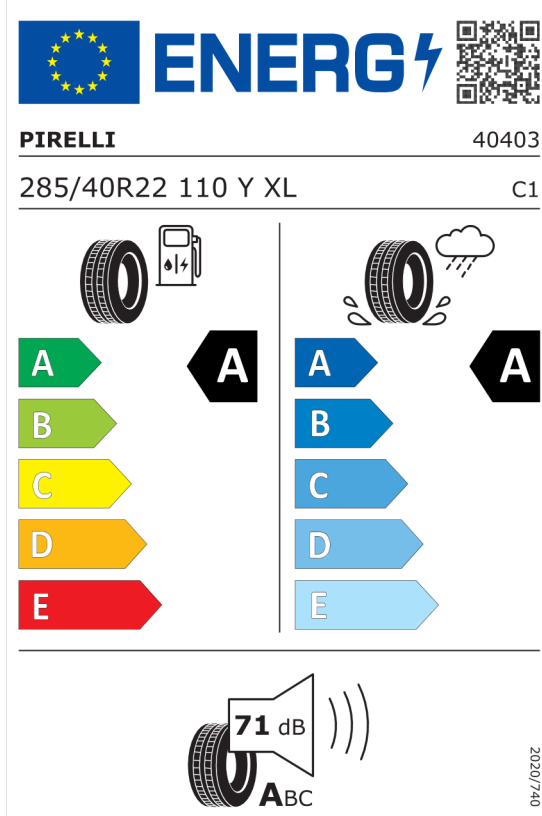

Nabídka
Číslo nabídky 26023
Datum 26.02.2024
Platnost do 11.03.2024

Pirelli 597044

<https://eprel.ec.europa.eu/qr/597044>