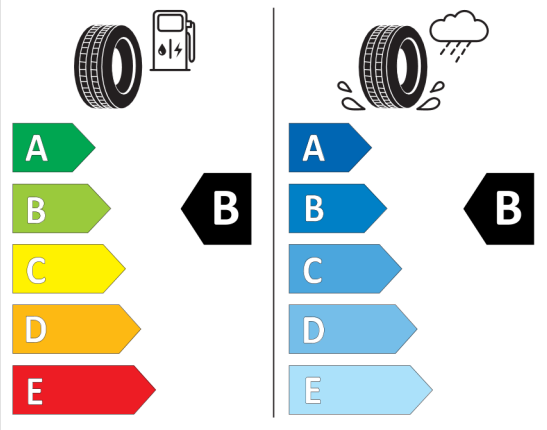

<https://eprel.ec.europa.eu/qr/558414>

2020/740